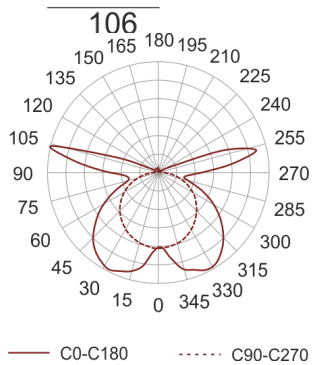

# MIGODI RM LED AS

- IP: 20
- Color temperature: 2700-3500

- Luminous flux: 213 lm

Name	Code	Colour	Voltage supply	Luminaire wattage	Light source type	Luminous flux	
<a href="#">MIGODLRM-LED-AS</a>	2226695	AS	230V	8W	LED	213 lm	2700K