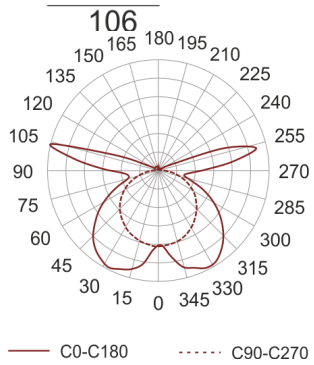

MIGODI RM LED AS

- IP: 20
- Color temperature: 2700-3500

- Luminous flux: 213 lm

Name	Code	Colour	Voltage supply	Luminaire wattage	Light source type	Luminous flux	
MIGODLRM-LED-AS	2226695	AS	230V	8W	LED	213 lm	2700K