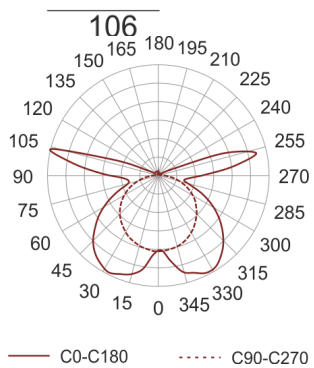

# MIGODI RM LED AS

- IP: 20
- Color temperature: 2700-3500

- Luminous flux: 213 lm

Name	Code	Colour	Voltage supply	Luminaire wattage	Light source type	Luminous flux	
<a href="#">MIGODLRM-LED-AS</a>	2226695	AS	230V	8W	LED	213 lm	2700K