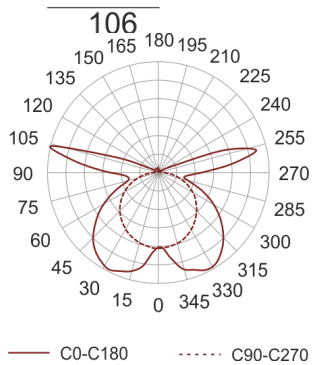

MIGODI RM LED BIAŁA

- IP: 20
- Color temperature: 2700-3500

- Luminous flux: 213 lm

Name	Code	Colour	Voltage supply	Luminaire wattage	Light source type	Luminous flux	
MIGODI RM LED BIAŁA	2226691	white	230V	8W	LED	213 lm	2700K