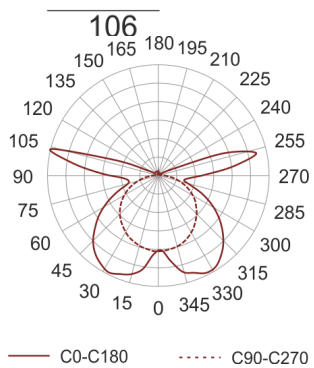

MIGODI RM LED BIAŁA

- IP: 20
- Color temperature: 2700-3500

- Luminous flux: 213 lm

Name	Code	Colour	Voltage supply	Luminaire wattage	Light source type	Luminous flux	
MIGODI RM. LED BIAŁA	2226691	white	230V	8W	LED	213 lm	2700K