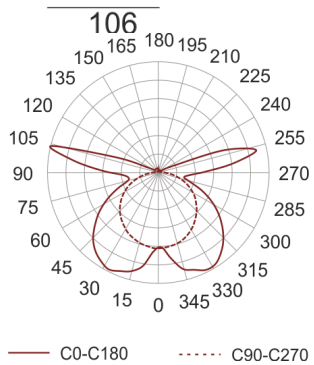

MIGODI RM LED BIAŁA

- IP: 20
- Color temperature: 2700-3500

- Luminous flux: 213 lm

Name	Code	Colour	Voltage supply	Luminaire wattage	Light source type	Luminous flux	
MIGODI RM. LED BIAŁA	2226691	white	230V	8W	LED	213 lm	2700K