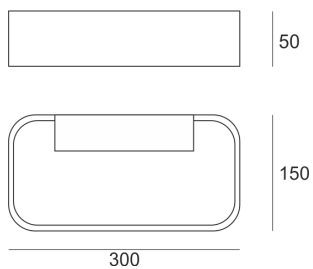

# MIGODI PS LED AS

- IP: 54
- Color temperature: 2700-3500
- Luminous flux: 1m

Name	Code	Colour	Voltage supply	Luminaire wattage	Light source type	
<a href="#">MIGODI PS LED AS</a>	2227695	AS	230V	18x0,3W	LED	3000K