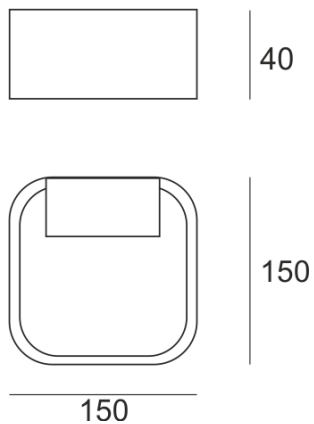

MIGODI SS LED AS

- IP: 20
- Color temperature: 2700-3500
- Luminous flux: lm

Name	Code	Colour	Voltage supply	Luminaire wattage	Light source type	
MIGODI SS LED AS	2234695	AS	230V	9x0,3W	LED	3000K