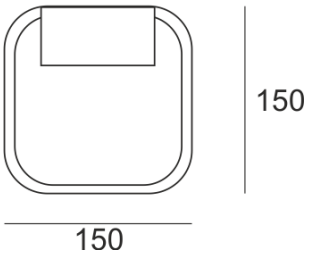

MIGODI SS LED AS

- IP: 20
- Color temperature: 2700-3500
- Luminous flux: lm

Name	Code	Colour	Voltage supply	Luminaire wattage	Light source type	
MIGODI SS LED AS	2234695	AS	230V	9x0,3W	LED	3000K