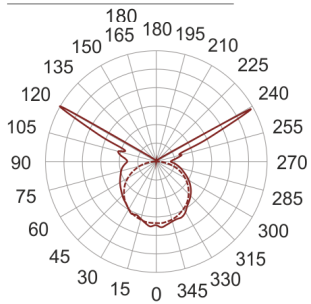

# MOTYL 6 LED BIAŁY

— C0-C180    - - - - C90-C270

- IP: 54
- Color temperature: 2700-3500
- Luminous flux: 170 lm

Name	Code	Colour	Voltage supply	Luminaire wattage	Light source type	Luminous flux	
<a href="#">MOTYL 6 LED BIAŁY</a>	2229695	white	230V	8,5W	LED	170 lm	3000K