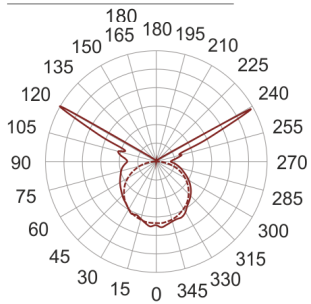

# MOTYL 6 LED BIAŁY

— C0-C180      - - - - C90-C270

- IP: 54
- Color temperature: 2700-3500
- Luminous flux: 170 lm

Name	Code	Colour	Voltage supply	Luminaire wattage	Light source type	Luminous flux	
<a href="#">MOTYL 6 LED BIAŁY</a>	2229695	white	230V	8,5W	LED	170 lm	3000K