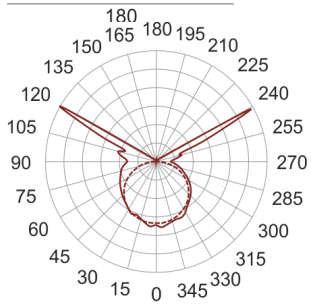

MOTYL 6 LED BIAŁY

— C0-C180 - - - - C90-C270

- IP: 54
- Color temperature: 2700-3500
- Luminous flux: 170 lm

Name	Code	Colour	Voltage supply	Luminaire wattage	Light source type	Luminous flux	
MOTYL 6 LED BIAŁY	2229695	white	230V	8,5W	LED	170 lm	3000K