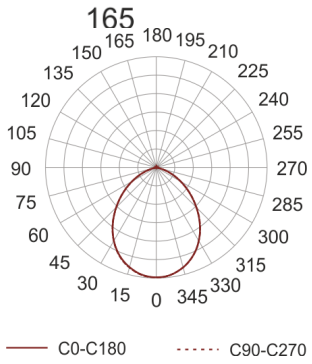

# NDL LED 165/17/3,0K

- IP: 20
- Color temperature: 2700-3500
- Luminous flux: 1800 lm

Name	Code	Colour	Voltage supply	Luminaire wattage	Light source type	Luminous flux	
<a href="#">NDL LED_165/17/3,0K</a>		white	230V	25W	LED	1800 lm	3000K