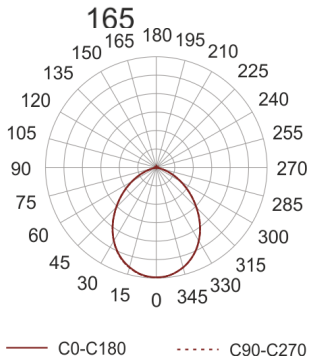

NDL LED 165/17/3,0K

- IP: 20
- Color temperature: 2700-3500
- Luminous flux: 1800 lm

Name	Code	Colour	Voltage supply	Luminaire wattage	Light source type	Luminous flux	
NDL LED_165/17/3,0K		white	230V	25W	LED	1800 lm	3000K