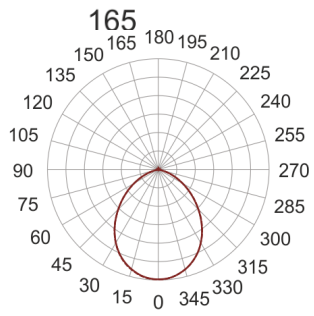

NDL LED 165/17/3,0K IP44

— C0-C180 ····· C90-C270

- IP: 44
- Color temperature: 2700-3500
- Luminous flux: 1800 lm

Name	Code	Colour	Voltage supply	Luminaire wattage	Light source type	Luminous flux	
NDL LED-165/17/3,0K-IP44		white	230V	25W	LED	1800 lm	3000K