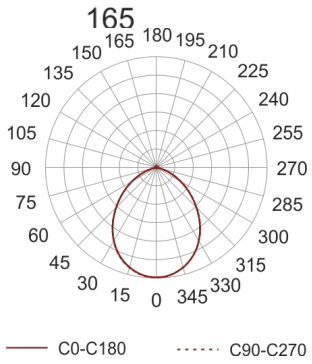

# NDL LED 165/17/3,0K IP44

- IP: 44
- Color temperature: 2700-3500
- Luminous flux: 1800 lm

Name	Code	Colour	Voltage supply	Luminaire wattage	Light source type	Luminous flux	
<a href="#">NDL LED-165/17/3,0K-IP44</a>		white	230V	25W	LED	1800 lm	3000K