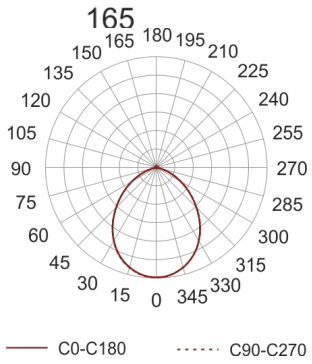

NDL LED 165/17/3,0K IP44

- IP: 44
- Color temperature: 2700-3500
- Luminous flux: 1800 lm

Name	Code	Colour	Voltage supply	Luminaire wattage	Light source type	Luminous flux	
NDL LED-165/17/3,0K-IP44		white	230V	25W	LED	1800 lm	3000K