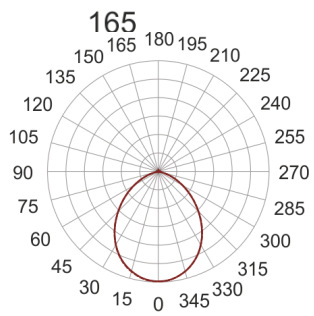

NDL LED 165/17/3,0K IP44

— C0-C180 - - - - C90-C270

- IP: 44
- Color temperature: 2700-3500
- Luminous flux: 1800 lm

Name	Code	Colour	Voltage supply	Luminaire wattage	Light source type	Luminous flux	
NDL LED-165/17/3,0K-IP44		white	230V	25W	LED	1800 lm	3000K