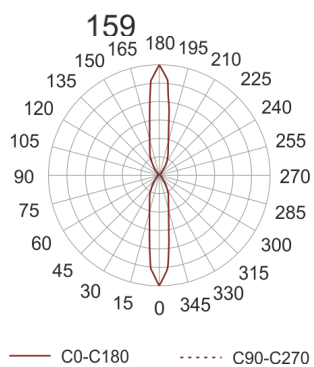

NIC 105 LED G/D SZARY

- IP: 65
- Color temperature: 2700-3500

- Luminous flux: 405+405 lm

Name	Code	Colour	Voltage supply	Luminaire wattage	Light source type	Luminous flux	
NIC 105 LED G/D SZARY	9142063	gray	230V	16,8W	LED	405+405 lm	3250K