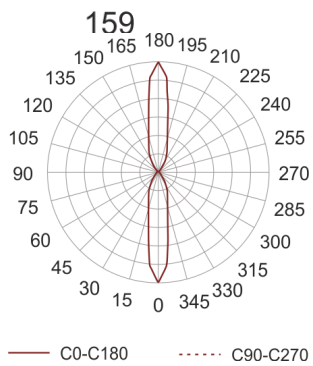

# NIC 105 LED G/D SZARY

- IP: 65
- Color temperature: 2700-3500

- Luminous flux: 405+405 lm

Name	Code	Colour	Voltage supply	Luminaire wattage	Light source type	Luminous flux	
<a href="#">NIC_105_LED_G/D_SZARY</a>	9142063	gray	230V	16,8W	LED	405+405 lm	3250K