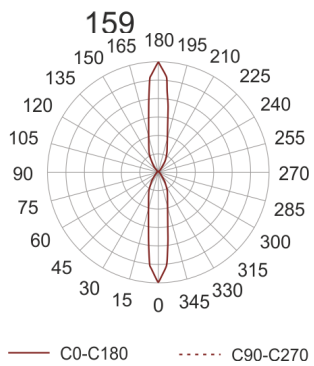

NIC 105 LED G/D SZARY

- IP: 65
- Color temperature: 2700-3500

- Luminous flux: 405+405 lm

Name	Code	Colour	Voltage supply	Luminaire wattage	Light source type	Luminous flux	
NIC 105 LED G/D SZARY	9142063	gray	230V	16,8W	LED	405+405 lm	3250K