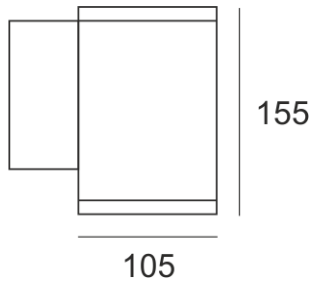

# NIC 105 LED SZARY

- IP: 65
- Color temperature: 2700-3500
- Luminous flux: 405 lm

Name	Code	Colour	Voltage supply	Luminaire wattage	Light source type	Luminous flux	
<a href="#">NIC_105_LED_SZARY</a>	9141053	gray	230V	8,4W	LED	405 lm	 nowoczesne oświetlenie 3250K