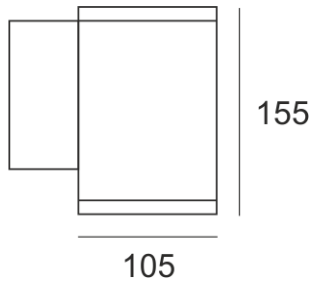

NIC 105 LED SZARY

- IP: 65
- Color temperature: 2700-3500
- Luminous flux: 405 lm

Name	Code	Colour	Voltage supply	Luminaire wattage	Light source type	Luminous flux	
NIC_105_LED_SZARY	9141053	gray	230V	8,4W	LED	405 lm	 nowoczesne oświetlenie 3250K