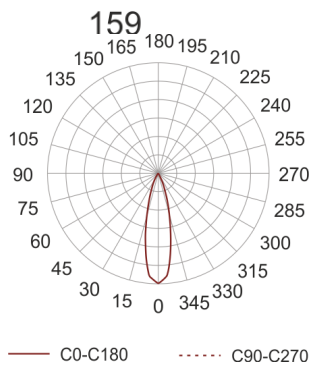

# NIC 105 LED SZARY

- IP: 65
- Color temperature: 2700-3500
- Luminous flux: 405 lm

Name	Code	Colour	Voltage supply	Luminaire wattage	Light source type	Luminous flux	
<a href="#">NIC_105_LED_SZARY</a>	9141053	gray	230V	8,4W	LED	405 lm	 nowoczesne oświetlenie 3250K