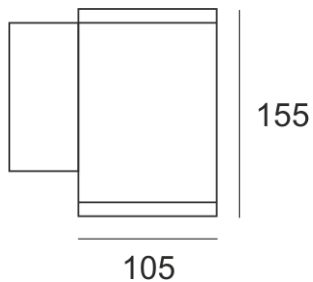

NIC 105 LED SZARY

- IP: 65
- Color temperature: 2700-3500
- Luminous flux: 405 lm

Name	Code	Colour	Voltage supply	Luminaire wattage	Light source type	Luminous flux	
NIC_105_LED_SZARY	9141053	gray	230V	8,4W	LED	405 lm	 nowoczesne oświetlenie 3250K