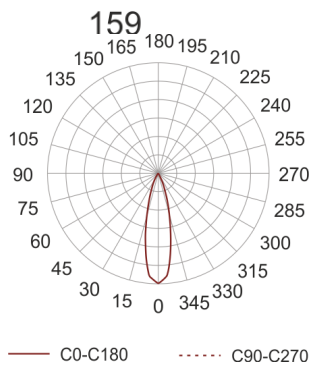

NIC 105 LED SZARY

- IP: 65
- Color temperature: 2700-3500
- Luminous flux: 405 lm

Name	Code	Colour	Voltage supply	Luminaire wattage	Light source type	Luminous flux	
NIC_105_LED_SZARY	9141053	gray	230V	8,4W	LED	405 lm	 nowoczesne oświetlenie 3250K