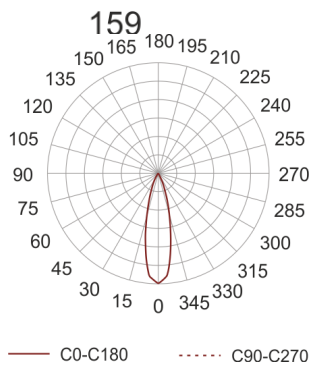

NIC 105 LED SZARY

- IP: 65
- Color temperature: 2700-3500
- Luminous flux: 405 lm

Name	Code	Colour	Voltage supply	Luminaire wattage	Light source type	Luminous flux	
NIC_105_LED_SZARY	9141053	gray	230V	8,4W	LED	405 lm	 nowoczesne oświetlenie 3250K