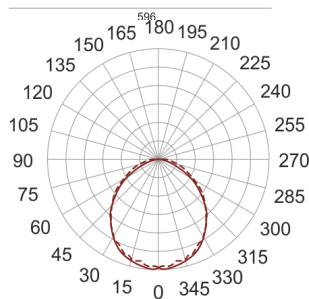

OKO LED 17W 4.0K PRM BIAŁY

— C0-C180 - - - - C90-C270

- IP: 44
- Color temperature: 3500-4000, Cool
- Luminous flux: 2350 lm

Name	Code	Colour	Voltage supply	Luminaire wattage	Light source type	Luminous flux	
OKO LED 17W 4.0K PRM BIAŁY		white	230V	17W	LED	2350 lm	4000K