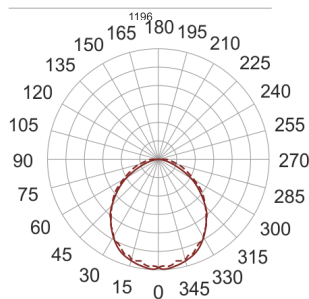

OKO LED 39W 3.0K BIAŁY

— C0-C180 - - - - C90-C270

- IP: 44
- Color temperature: 2700-3500
- Luminous flux: 3500 lm

Name	Code	Colour	Voltage supply	Luminaire wattage	Light source type	Luminous flux	
OKO LED 39W 3.0K BIAŁY		white	230V	39W	LED	3500 lm	3000K