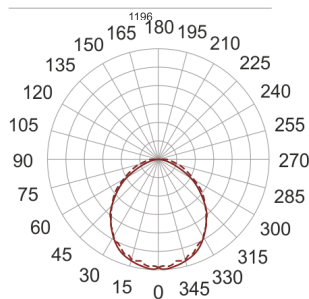

OKO LED 39W 3.0K PRM BIAŁY

— C0-C180 - - - - C90-C270

- IP: 44
- Color temperature: 2700-3500
- Luminous flux: 5800 lm

| Name | Code | Colour | Voltage supply | Luminaire wattage | Light source type | Luminous flux | |
|--|------|--------|----------------|-------------------|-------------------|---------------|-------|
| OKO LED 39W 3.0K PRM BIAŁY | | white | 230V | 39W | LED | 5800 lm | 3000K |