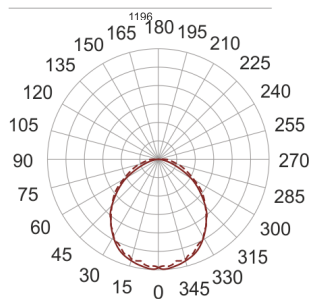

OKO LED 39W 3.0K PRM BIAŁY

— C0-C180 - - - - C90-C270

- IP: 44
- Color temperature: 2700-3500
- Luminous flux: 5800 lm

Name	Code	Colour	Voltage supply	Luminaire wattage	Light source type	Luminous flux	
OKO LED 39W 3.0K PRM BIAŁY		white	230V	39W	LED	5800 lm	3000K