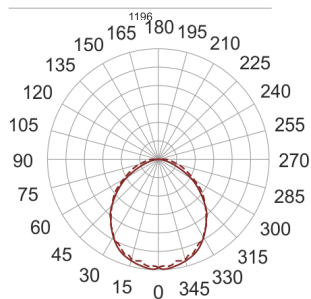

OKO LED 39W 3.0K PRM BIAŁY

— C0-C180 - - - - C90-C270

- IP: 44
- Color temperature: 2700-3500
- Luminous flux: 5800 lm

Name	Code	Colour	Voltage supply	Luminaire wattage	Light source type	Luminous flux	
OKO LED 39W 3.0K PRM BIAŁY		white	230V	39W	LED	5800 lm	3000K