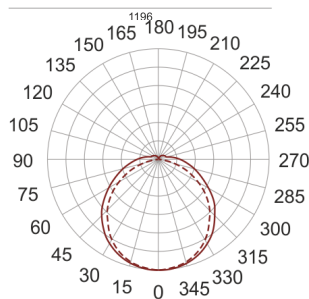

# OKO LED 39W 4.0K BIAŁY

— C0-C180    - - - - C90-C270

- IP: 44
- Color temperature: 3500-4000, Cool
- Luminous flux: 3650 lm

Name	Code	Colour	Voltage supply	Luminaire wattage	Light source type	Luminous flux	
<a href="#">OKO LED 39W 4.0K BIAŁY</a>		white	230V	39W	LED	3650 lm	4000K