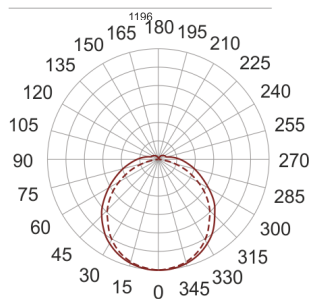

# OKO LED 39W 4.0K BIAŁY

— C0-C180    - - - C90-C270

- IP: 44
- Color temperature: 3500-4000, Cool
- Luminous flux: 3650 lm

Name	Code	Colour	Voltage supply	Luminaire wattage	Light source type	Luminous flux	
<a href="#">OKO LED 39W 4.0K BIAŁY</a>		white	230V	39W	LED	3650 lm	4000K