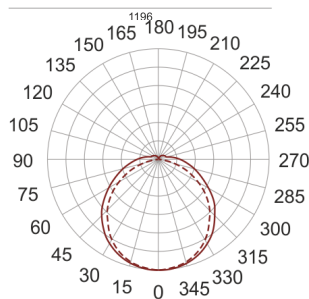

OKO LED 39W 4.0K BIAŁY

— C0-C180 - - - - C90-C270

- IP: 44
- Color temperature: 3500-4000, Cool
- Luminous flux: 3650 lm

Name	Code	Colour	Voltage supply	Luminaire wattage	Light source type	Luminous flux	
OKO LED 39W 4.0K BIAŁY		white	230V	39W	LED	3650 lm	4000K