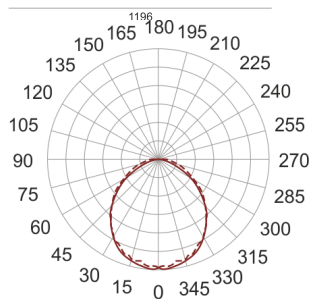

OKO LED 39W 4.0K PRM BIAŁY

— C0-C180 - - - - C90-C270

- IP: 44
- Color temperature: 3500-4000, Cool
- Luminous flux: 5950 lm

Name	Code	Colour	Voltage supply	Luminaire wattage	Light source type	Luminous flux	
OKO LED 39W 4.0K PRM BIAŁY		white	230V	39W	LED	5950 lm	4000K