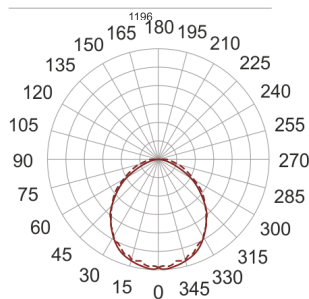

OKO LED 39W 4.0K PRM BIAŁY

— C0-C180 - - - C90-C270

- IP: 44
- Color temperature: 3500-4000, Cool
- Luminous flux: 5950 lm

Name	Code	Colour	Voltage supply	Luminaire wattage	Light source type	Luminous flux	
OKO LED 39W 4.0K PRM BIAŁY		white	230V	39W	LED	5950 lm	4000K