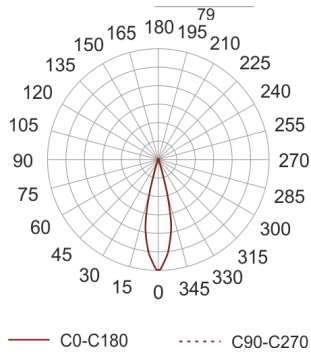

OLIVE AS

- IP: 20
- Color temperature: 2700-3500
- Luminous flux: 116 lm

Name	Code	Colour	Voltage supply	Luminaire wattage	Light source type	Luminous flux	
OLIVE AS	2123685	AS	700mA	1x2,2W	LED	116 lm	nowoczesne oświetlenie 3000K