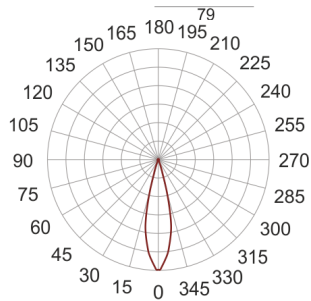

OLIVE AS

24

ϕ 63

- IP: 20
- Color temperature: 2700-3500
- Luminous flux: 116 lm

Name	Code	Colour	Voltage supply	Luminaire wattage	Light source type	Luminous flux	
OLIVE AS	2123685	AS	700mA	1x2,2W	LED	116 lm	nowoczesne oświetlenie 3000K