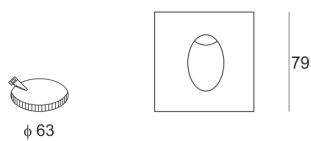

OLIVE AS

- IP: 20
- Color temperature: 2700-3500
- Luminous flux: 116 lm

Name	Code	Colour	Voltage supply	Luminaire wattage	Light source type	Luminous flux	
OLIVE AS	2123685	AS	700mA	1x2,2W	LED	116 lm	nowoczesne oświetlenie 3000K