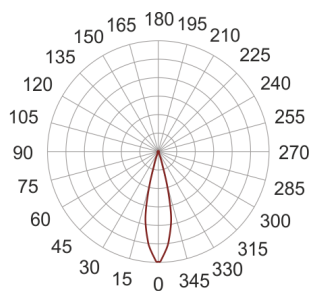

OLIVE BIAŁA

— C0-C180 - - - C90-C270

- IP: 20
- Color temperature: 2700-3500
- Luminous flux: 116 lm

Name	Code	Colour	Voltage supply	Luminaire wattage	Light source type	Luminous flux	
OLIVE BIAŁA	2123681	white	700mA	1x2,2W	LED	116 lm	3000K