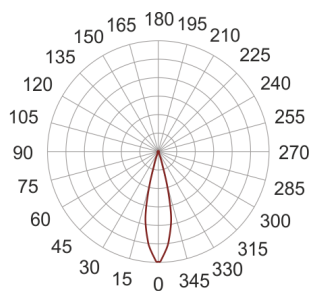

# OLIVE BIAŁA

— C0-C180    ..... C90-C270

- IP: 20
- Color temperature: 2700-3500
- Luminous flux: 116 lm

Name	Code	Colour	Voltage supply	Luminaire wattage	Light source type	Luminous flux	
OLIVE BIAŁA	2123681	white	700mA	1x2,2W	LED	116 lm	3000K