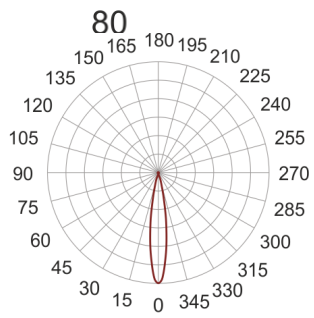

OLIVE 1S BIAŁY

37

82

— C0-C180 C90-C270

- IP: 20
- Color temperature: 2700-3500
- Luminous flux: 313 lm

Name	Code	Colour	Voltage supply	Luminaire wattage	Light source type	Luminous flux	
OLIVE 1S BIAŁY	2227681	white	700mA	1x2,5W	LED	313 lm	3000K