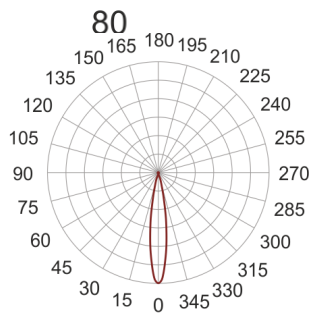

# OLIVE 1S BIAŁY

37

82

— C0-C180      ····· C90-C270

- IP: 20
- Color temperature: 2700-3500
- Luminous flux: 313 lm

Name	Code	Colour	Voltage supply	Luminaire wattage	Light source type	Luminous flux	
<a href="#">OLIVE 1S</a> <a href="#">BIAŁY</a>	2227681	white	700mA	1x2,5W	LED	313 lm	3000K