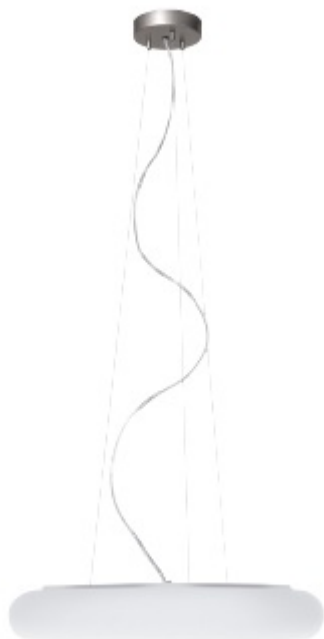

# ORBIS 420 LED BIAŁY

415

— C0-C180      ····· C90-C270

- IP: 20
- Color temperature: 2700-3500
- Luminous flux: 3610 lm

Name	Code	Colour	Voltage supply	Luminaire wattage	Light source type	Luminous flux	
<a href="#">ORBIS 420 LED BIAŁY</a>	ZL3L11042	white	230V	37,8W	LED	3610 lm	3000K