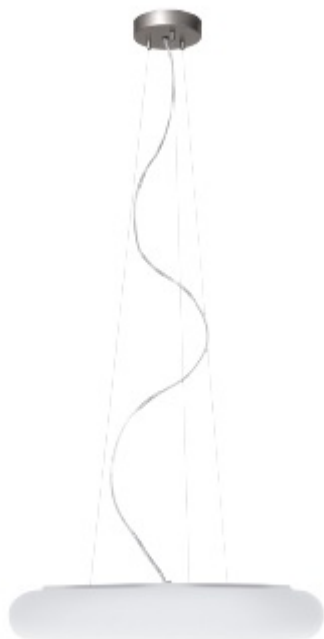

ORBIS 420 LED BIAŁY

415

- IP: 20
- Color temperature: 2700-3500
- Luminous flux: 3610 lm

Name	Code	Colour	Voltage supply	Luminaire wattage	Light source type	Luminous flux	
ORBIS 420 LED BIAŁY	ZL3L11042	white	230V	37,8W	LED	3610 lm	3000K