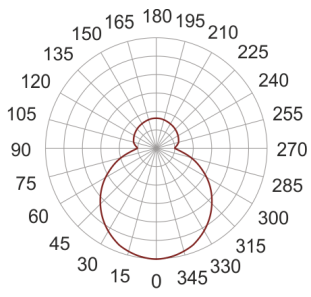

ORBIS 420 LED BIAŁY

415

- IP: 20
- Color temperature: 2700-3500
- Luminous flux: 3610 lm

Name	Code	Colour	Voltage supply	Luminaire wattage	Light source type	Luminous flux	
ORBIS 420 LED BIAŁY	ZL3L11042	white	230V	37,8W	LED	3610 lm	3000K