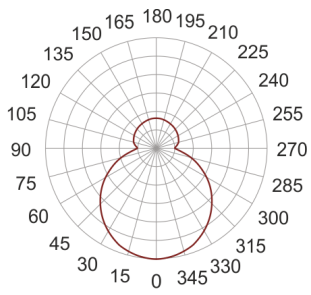

# ORBIS 420 LED BIAŁY

415

— C0-C180      ····· C90-C270

- IP: 20
- Color temperature: 2700-3500
- Luminous flux: 3610 lm

Name	Code	Colour	Voltage supply	Luminaire wattage	Light source type	Luminous flux	
<a href="#">ORBIS 420 LED BIAŁY</a>	ZL3L11042	white	230V	37,8W	LED	3610 lm	3000K