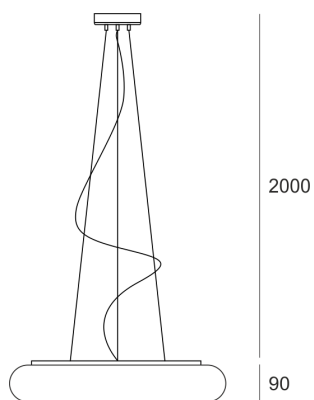

ORBIS 500 LED BIAŁY

- IP: 20
- Color temperature: 2700-3500
- Luminous flux: 3750 lm

| Name | Code | Colour | Voltage supply | Luminaire wattage | Light source type | Luminous flux | |
|-------------------------------------|-----------|--------|----------------|-------------------|-------------------|---------------|-------|
| ORBIS 500 LED BIAŁY | ZL3L11050 | white | 230V | 44,1W | LED | 3750 lm | 3000K |