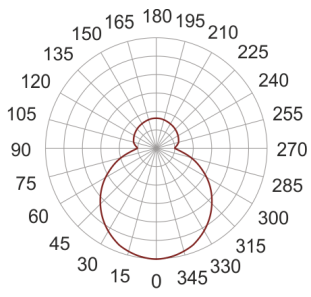

ORBIS 500 LED BIAŁY

- IP: 20
- Color temperature: 2700-3500
- Luminous flux: 3750 lm

Name	Code	Colour	Voltage supply	Luminaire wattage	Light source type	Luminous flux	
ORBIS 500 LED BIAŁY	ZL3L11050	white	230V	44,1W	LED	3750 lm	3000K