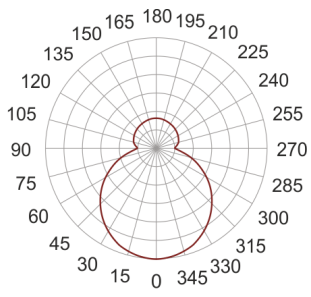

ORBIS 500 LED BIAŁY

- IP: 20
- Color temperature: 2700-3500
- Luminous flux: 3750 lm

| Name | Code | Colour | Voltage supply | Luminaire wattage | Light source type | Luminous flux | |
|-------------------------------------|-----------|--------|----------------|-------------------|-------------------|---------------|-------|
| ORBIS 500 LED BIAŁY | ZL3L11050 | white | 230V | 44,1W | LED | 3750 lm | 3000K |