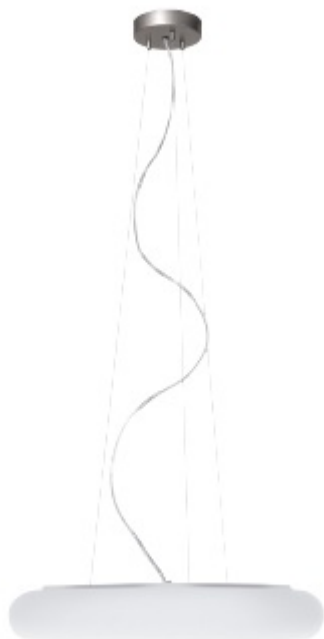

ORBIS 500 LED BIAŁY

- IP: 20
- Color temperature: 2700-3500
- Luminous flux: 3750 lm

| Name | Code | Colour | Voltage supply | Luminaire wattage | Light source type | Luminous flux | |
|-------------------------------------|-----------|--------|----------------|-------------------|-------------------|---------------|-------|
| ORBIS 500 LED BIAŁY | ZL3L11050 | white | 230V | 44,1W | LED | 3750 lm | 3000K |