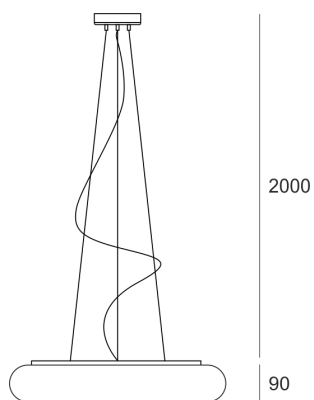

ORBIS 500 LED BIAŁY

- IP: 20
- Color temperature: 2700-3500
- Luminous flux: 3750 lm

Name	Code	Colour	Voltage supply	Luminaire wattage	Light source type	Luminous flux	
ORBIS 500 LED BIAŁY	ZL3L11050	white	230V	44,1W	LED	3750 lm	3000K