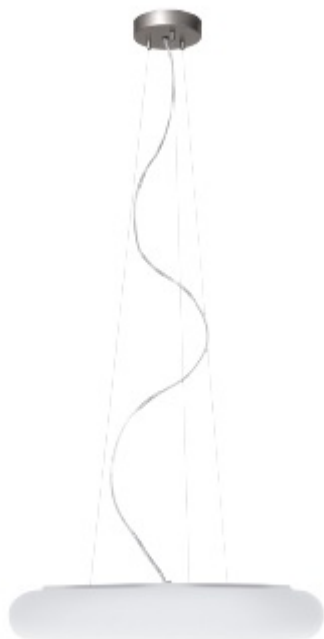

ORBIS 500 LED BIAŁY

- IP: 20
- Color temperature: 2700-3500
- Luminous flux: 3750 lm

Name	Code	Colour	Voltage supply	Luminaire wattage	Light source type	Luminous flux	
ORBIS 500 LED BIAŁY	ZL3L11050	white	230V	44,1W	LED	3750 lm	3000K