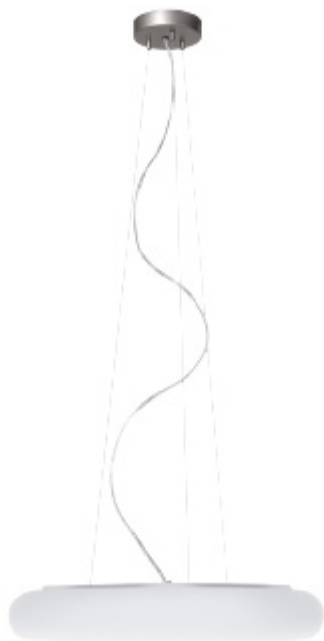

ORBIS 600 LED BIAŁY

- IP: 20
- Color temperature: 2700-3500
- Luminous flux: 4280 lm

Name	Code	Colour	Voltage supply	Luminaire wattage	Light source type	Luminous flux	
ORBIS 600 LED BIAŁY	ZL3L11060	white	230V	50,4W	LED	4280 lm	3000K