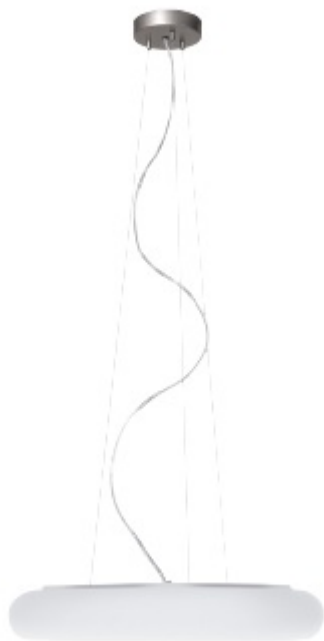

ORBIS 600 LED BIAŁY

— C0-C180 ····· C90-C270

- IP: 20
- Color temperature: 2700-3500
- Luminous flux: 4280 lm

Name	Code	Colour	Voltage supply	Luminaire wattage	Light source type	Luminous flux	
ORBIS 600 LED BIAŁY	ZL3L11060	white	230V	50,4W	LED	4280 lm	3000K