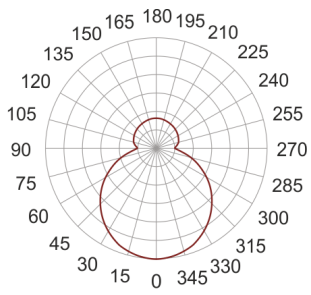

ORBIS 600 LED BIAŁY

— C0-C180 ····· C90-C270

- IP: 20
- Color temperature: 2700-3500
- Luminous flux: 4280 lm

Name	Code	Colour	Voltage supply	Luminaire wattage	Light source type	Luminous flux	
ORBIS 600 LED BIAŁY	ZL3L11060	white	230V	50,4W	LED	4280 lm	3000K