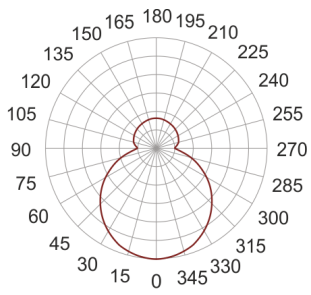

ORBIS 600 LED BIAŁY

- IP: 20
- Color temperature: 2700-3500
- Luminous flux: 4280 lm

Name	Code	Colour	Voltage supply	Luminaire wattage	Light source type	Luminous flux	
ORBIS 600 LED BIAŁY	ZL3L11060	white	230V	50,4W	LED	4280 lm	3000K