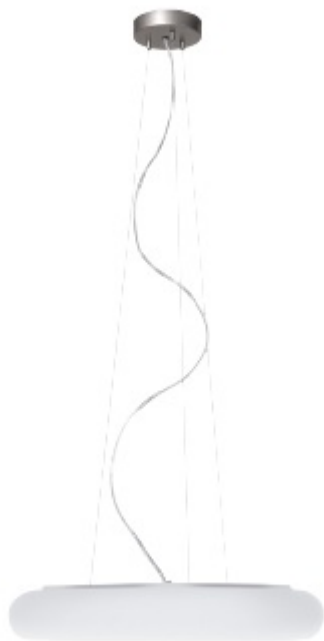

# ORBIS 600 LED BIAŁY

600

- IP: 20
- Color temperature: 2700-3500
- Luminous flux: 4280 lm

Name	Code	Colour	Voltage supply	Luminaire wattage	Light source type	Luminous flux	
<a href="#">ORBIS 600 LED BIAŁY</a>	ZL3L11060	white	230V	50,4W	LED	4280 lm	3000K