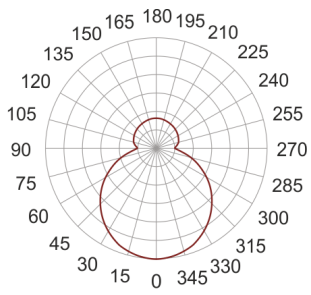

# ORBIS 600 LED BIAŁY

600

- IP: 20
- Color temperature: 2700-3500
- Luminous flux: 4280 lm

Name	Code	Colour	Voltage supply	Luminaire wattage	Light source type	Luminous flux	
<a href="#">ORBIS 600 LED BIAŁY</a>	ZL3L11060	white	230V	50,4W	LED	4280 lm	3000K