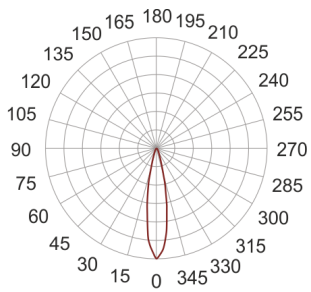

# MINI ORFEO LED NW SZARY

— C0-C180      ····· C90-C270

- IP: 65
- Color temperature: 3500-4000, Cool
- Luminous flux: lm

Name	Code	Colour	Voltage supply	Luminaire wattage	Light source type	
<a href="#">MINI ORFEO LED NW SZARY</a>	MTP542015737	gray	230V	10,8W	LED	4000K