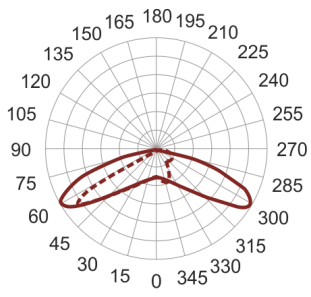

# PATHGO LED BOLD

---

— C0-C180    - - - C90-C270

- IP: 54
- Color temperature: 3500-4000, Cool
- Luminous flux: 2000 lm

Name	Code	Colour	Voltage supply	Luminaire wattage	Light source type	Luminous flux	
<a href="#">PATHGO.LED.BOLD</a>		gray	230V	28,4	LED	2000 lm	4000K