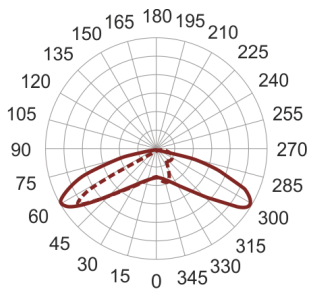

PATHGO LED BOLD

— C0-C180 - - - - C90-C270

- IP: 54
- Color temperature: 3500-4000, Cool
- Luminous flux: 2000 lm

Name	Code	Colour	Voltage supply	Luminaire wattage	Light source type	Luminous flux	
PATHGO.LED.BOLD		gray	230V	28,4	LED	2000 lm	4000K