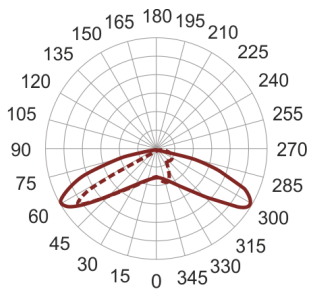

# PATHGO LED MINI

— C0-C180    - - - C90-C270

- IP: 54
- Color temperature: 3500-4000, Cool
- Luminous flux: 750 lm

Name	Code	Colour	Voltage supply	Luminaire wattage	Light source type	Luminous flux	
<a href="#">PATHGO LED MINI</a>		gray	230V	8,6	LED	750 lm	4000K