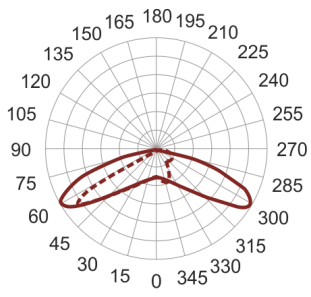

# PATHGO LED MINI

— C0-C180    - - - - C90-C270

- IP: 54
- Color temperature: 3500-4000, Cool
- Luminous flux: 750 lm

Name	Code	Colour	Voltage supply	Luminaire wattage	Light source type	Luminous flux	
<a href="#">PATHGO LED MINI</a>		gray	230V	8,6	LED	750 lm	4000K