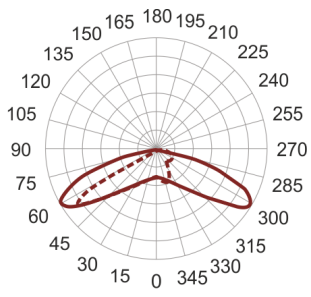

PATHGO LED SLIM

— C0-C180 - - - C90-C270

- IP: 54
- Color temperature: 3500-4000, Cool
- Luminous flux: 1500 lm

Name	Code	Colour	Voltage supply	Luminaire wattage	Light source type	Luminous flux	
PATHGO.LED.SLIM		gray	230V	28,4	LED	1500 lm	4000K