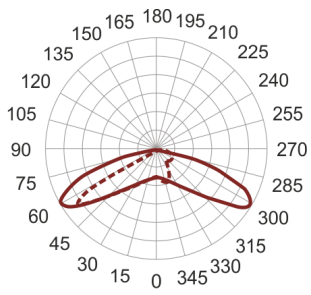

# PATHGO LED SLIM

---

— C0-C180    - - - - C90-C270

- IP: 54
- Color temperature: 3500-4000, Cool
- Luminous flux: 1500 lm

Name	Code	Colour	Voltage supply	Luminaire wattage	Light source type	Luminous flux	
<a href="#">PATHGO LED SLIM</a>		gray	230V	28,4	LED	1500 lm	4000K