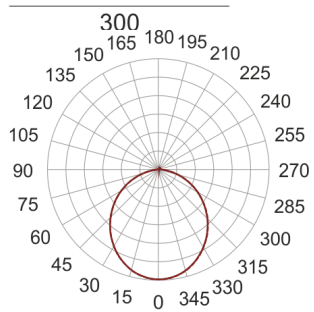

PLAFGO Z LED 30/12/3.0K BIAŁY

260

— C0-C180 - - - - C90-C270

- IP: 20
- Color temperature: 2700-3500
- Luminous flux: 1200 lm

Name	Code	Colour	Voltage supply	Luminaire wattage	Light source type	Luminous flux	
PLAFGO Z LED 30/12/3.0K BIAŁY	2183691	white	230V	21,5W	LED	1200 lm	3000K