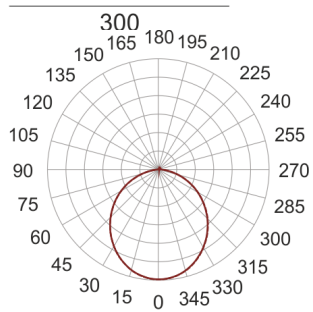

PLAFGO Z LED 30/12/3.0K BIAŁY

260

— C0-C180 - - - - C90-C270

- IP: 20
- Color temperature: 2700-3500
- Luminous flux: 1200 lm

Name	Code	Colour	Voltage supply	Luminaire wattage	Light source type	Luminous flux	
PLAFGO Z LED 30/12/3.0K BIAŁY	2183691	white	230V	21,5W	LED	1200 lm	3000K