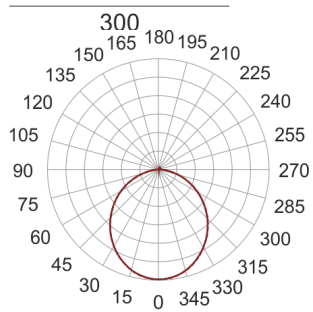

PLAFGO Z LED 30/12/3.0K BIAŁY

260

— C0-C180 - - - C90-C270

- IP: 20
- Color temperature: 2700-3500
- Luminous flux: 1200 lm

Name	Code	Colour	Voltage supply	Luminaire wattage	Light source type	Luminous flux	
PLAFGO Z LED 30/12/3.0K BIAŁY	2183691	white	230V	21,5W	LED	1200 lm	3000K