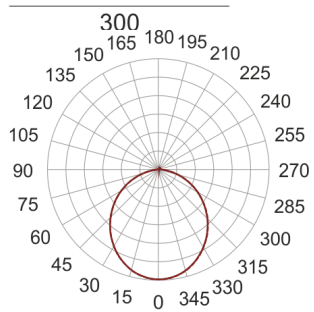

# PLAFGO Z LED 30/12/3.0K CZARNY

260

— C0-C180    - - - - C90-C270

- IP: 20
- Color temperature: 2700-3500
- Luminous flux: 1200 lm

Name	Code	Colour	Voltage supply	Luminaire wattage	Light source type	Luminous flux	
<a href="#">PLAFGO Z LED 30/12/3.0K CZARNY</a>	2183692	black	230V	21,5W	LED	1200 lm	3000K