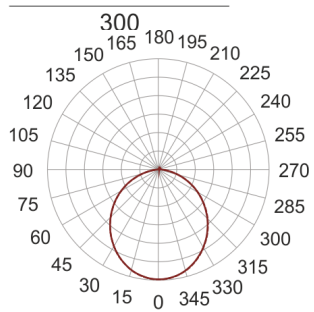

# PLAFGO Z LED 30/12/3.0K CZARNY

260

— C0-C180    - - - - C90-C270

- IP: 20
- Color temperature: 2700-3500
- Luminous flux: 1200 lm

| Name   | Code    | Colour | Voltage supply | Luminaire wattage | Light source type | Luminous flux |       |
|--|---------|--------|----------------|-------------------|-------------------|---------------|-------|
| <a href="#">PLAFGO Z LED 30/12/3.0K CZARNY</a> | 2183692 | black  | 230V           | 21,5W             | LED               | 1200 lm       | 3000K |