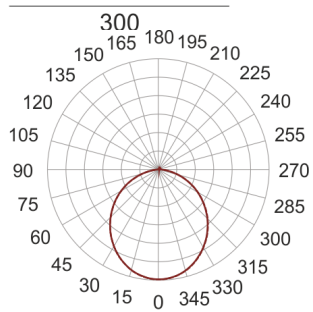

PLAFGO Z LED 30/12/3.0K CZARNY

260

— C0-C180 - - - - C90-C270

- IP: 20
- Color temperature: 2700-3500
- Luminous flux: 1200 lm

Name	Code	Colour	Voltage supply	Luminaire wattage	Light source type	Luminous flux	
PLAFGO Z LED 30/12/3.0K CZARNY	2183692	black	230V	21,5W	LED	1200 lm	3000K