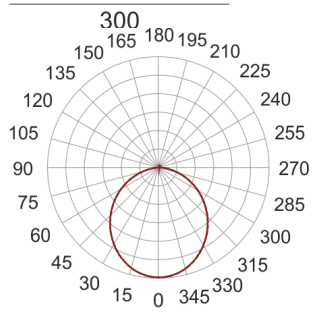

PLAFGO Z LED 30/12/3.0K CZARNY

260

— C0-C180 - - - - C90-C270

- IP: 20
- Color temperature: 2700-3500
- Luminous flux: 1200 lm

Name	Code	Colour	Voltage supply	Luminaire wattage	Light source type	Luminous flux	
PLAFGO Z LED 30/12/3.0K CZARNY	2183692	black	230V	21,5W	LED	1200 lm	3000K