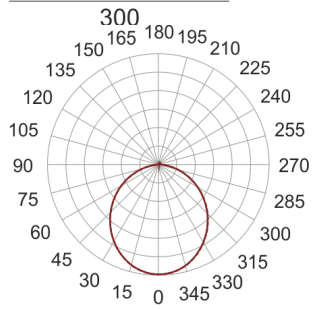

PLAFGO Z LED 30/12/3.0K SZARY

260

— C0-C180 - - - C90-C270

- IP: 20
- Color temperature: 2700-3500
- Luminous flux: 1200 lm

Name	Code	Colour	Voltage supply	Luminaire wattage	Light source type	Luminous flux	
PLAFGO Z LED 30/12/3.0K SZARY	2183693	gray	230V	21,5W	LED	1200 lm	3000K