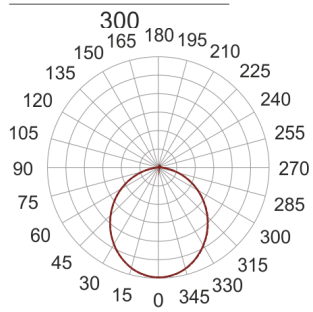

PLAFGO Z LED 30/12/3.0K SZARY

260

— C0-C180 - - - C90-C270

- IP: 20
- Color temperature: 2700-3500
- Luminous flux: 1200 lm

Name	Code	Colour	Voltage supply	Luminaire wattage	Light source type	Luminous flux	
PLAFGO Z LED 30/12/3.0K SZARY	2183693	gray	230V	21,5W	LED	1200 lm	3000K