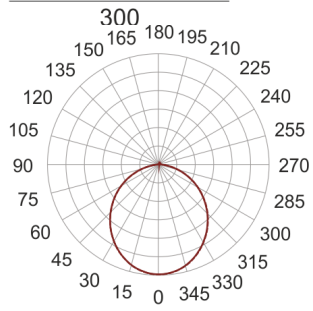

# PLAFGO Z LED 30/12/3.0K SZARY

260

— C0-C180    - - - C90-C270

- IP: 20
- Color temperature: 2700-3500
- Luminous flux: 1200 lm

Name	Code	Colour	Voltage supply	Luminaire wattage	Light source type	Luminous flux	
<a href="#">PLAFGO Z LED 30/12/3.0K SZARY</a>	2183693	gray	230V	21,5W	LED	1200 lm	3000K