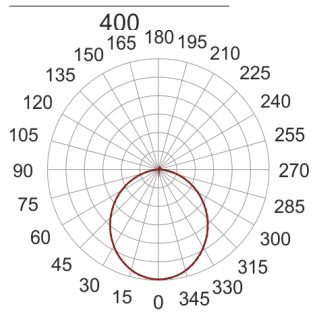

# PLAFGO Z LED 40/19/3.0K BIAŁY

360

— C0-C180    - - - - C90-C270

- IP: 20
- Color temperature: 2700-3500
- Luminous flux: 1893 lm

Name	Code	Colour	Voltage supply	Luminaire wattage	Light source type	Luminous flux	
<a href="#">PLAFGO Z LED 40/19/3.0K BIAŁY</a>		white	230V	21,7W	LED	1893 lm	3000K