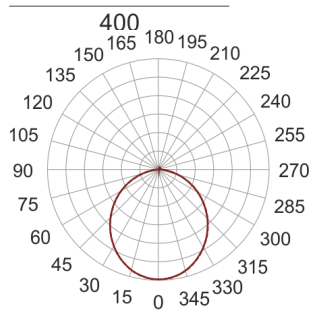

PLAFGO Z LED 40/19/3.0K BIAŁY

360

— C0-C180 - - - - C90-C270

- IP: 20
- Color temperature: 2700-3500
- Luminous flux: 1893 lm

Name	Code	Colour	Voltage supply	Luminaire wattage	Light source type	Luminous flux	
PLAFGO Z LED 40/19/3.0K BIAŁY		white	230V	21,7W	LED	1893 lm	3000K