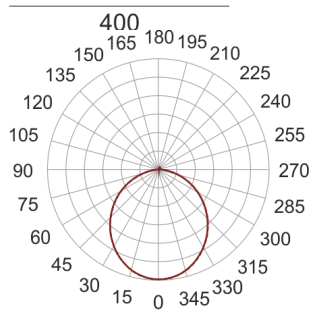

PLAFGO Z LED 40/19/3.0K BIAŁY

360

— C0-C180 - - - - C90-C270

- IP: 20
- Color temperature: 2700-3500
- Luminous flux: 1893 lm

Name	Code	Colour	Voltage supply	Luminaire wattage	Light source type	Luminous flux	
PLAFGO Z LED 40/19/3.0K BIAŁY		white	230V	21,7W	LED	1893 lm	3000K