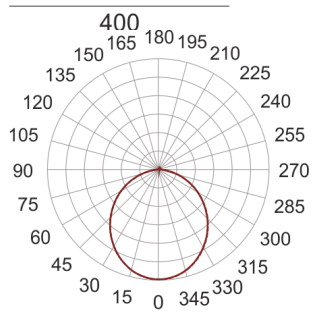

PLAFGO Z LED 40/19/3.0K CZARNY

360

— C0-C180 ····· C90-C270

- IP: 20
- Color temperature: 2700-3500
- Luminous flux: 1893 lm

Name	Code	Colour	Voltage supply	Luminaire wattage	Light source type	Luminous flux	
PLAFGO Z LED 40/19/3.0K CZARNY		black	230V	21,7W	LED	1893 lm	3000K