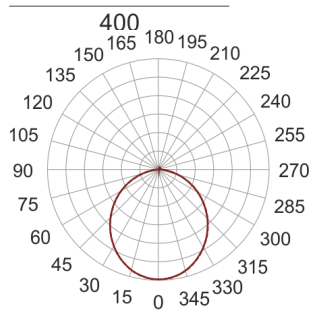

PLAFGO Z LED 40/19/3.0K CZARNY

360

— C0-C180 - - - - C90-C270

- IP: 20
- Color temperature: 2700-3500
- Luminous flux: 1893 lm

Name	Code	Colour	Voltage supply	Luminaire wattage	Light source type	Luminous flux	
PLAFGO Z LED 40/19/3.0K CZARNY		black	230V	21,7W	LED	1893 lm	3000K