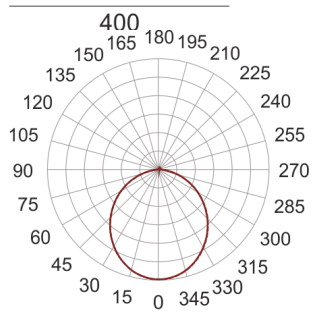

# PLAFGO Z LED 40/19/3.0K CZARNY

360

— C0-C180    - - - - C90-C270

- IP: 20
- Color temperature: 2700-3500
- Luminous flux: 1893 lm

Name	Code	Colour	Voltage supply	Luminaire wattage	Light source type	Luminous flux	
<a href="#">PLAFGO Z LED 40/19/3.0K CZARNY</a>		black	230V	21,7W	LED	1893 lm	3000K