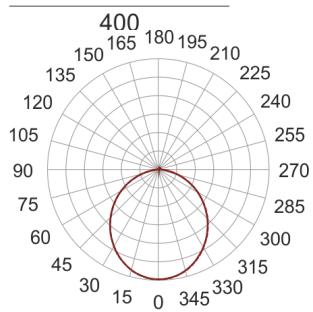

PLAFGO Z LED 40/19/3.0K CZARNY

360

— C0-C180 - - - - C90-C270

- IP: 20
- Color temperature: 2700-3500
- Luminous flux: 1893 lm

Name	Code	Colour	Voltage supply	Luminaire wattage	Light source type	Luminous flux	
PLAFGO Z LED 40/19/3.0K CZARNY		black	230V	21,7W	LED	1893 lm	3000K