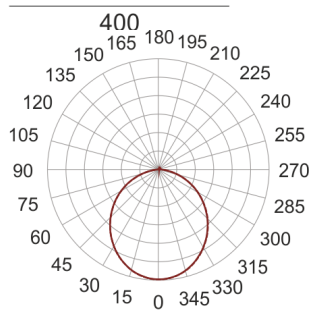

PLAFGO Z LED 40/19/3.0K SZARY

360

— C0-C180 - - - - C90-C270

- IP: 20
- Color temperature: 2700-3500
- Luminous flux: 1893 lm

Name	Code	Colour	Voltage supply	Luminaire wattage	Light source type	Luminous flux	
PLAFGO Z LED 40/19/3.0K SZARY		gray	230V	21,7W	LED	1893 lm	3000K