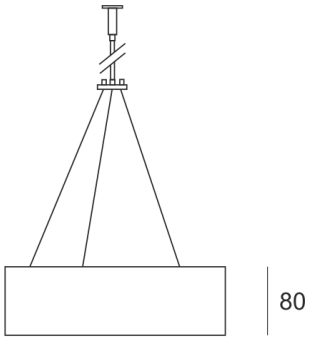

# PLAFGO Z LED 40/19/3.0K SZARY

360

— C0-C180    - - - - C90-C270

- IP: 20
- Color temperature: 2700-3500
- Luminous flux: 1893 lm

Name	Code	Colour	Voltage supply	Luminaire wattage	Light source type	Luminous flux	
<a href="#">PLAFGO Z LED 40/19/3.0K SZARY</a>		gray	230V	21,7W	LED	1893 lm	3000K