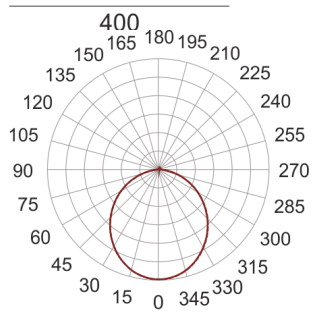

# PLAFGO Z LED 40/19/3.0K SZARY

360

— C0-C180    - - - - C90-C270

- IP: 20
- Color temperature: 2700-3500
- Luminous flux: 1893 lm

Name	Code	Colour	Voltage supply	Luminaire wattage	Light source type	Luminous flux	
<a href="#">PLAFGO Z LED 40/19/3.0K SZARY</a>		gray	230V	21,7W	LED	1893 lm	3000K