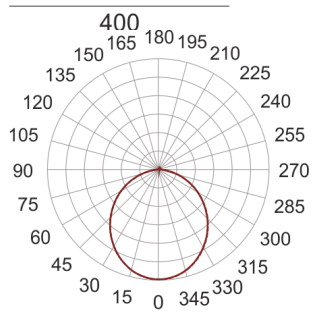

PLAFGO Z LED 40/19/3.0K SZARY

360

— C0-C180 - - - - C90-C270

- IP: 20
- Color temperature: 2700-3500
- Luminous flux: 1893 lm

Name	Code	Colour	Voltage supply	Luminaire wattage	Light source type	Luminous flux	
PLAFGO Z LED 40/19/3.0K SZARY		gray	230V	21,7W	LED	1893 lm	3000K