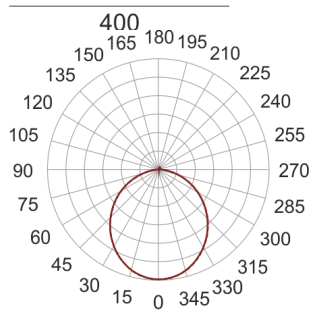

PLAFGO Z LED 40/21/3.0K BIAŁY

360

— C0-C180 - - - - C90-C270

- IP: 20
- Color temperature: 2700-3500
- Luminous flux: 2142 lm

Name	Code	Colour	Voltage supply	Luminaire wattage	Light source type	Luminous flux	
PLAFGO Z LED 40/21/3.0K BIAŁY		white	230V	25,5W	LED	2142 lm	3000K