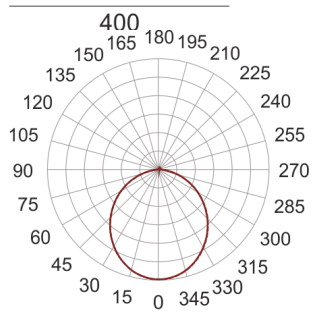

PLAFGO Z LED 40/21/3.0K BIAŁY

360

— C0-C180 - - - - C90-C270

- IP: 20
- Color temperature: 2700-3500
- Luminous flux: 2142 lm

Name	Code	Colour	Voltage supply	Luminaire wattage	Light source type	Luminous flux	
PLAFGO Z LED 40/21/3.0K BIAŁY		white	230V	25,5W	LED	2142 lm	3000K