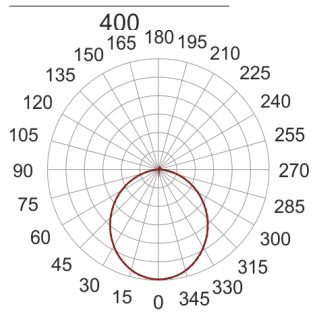

# PLAFGO Z LED 40/21/3.0K BIAŁY

360

— C0-C180    - - - - C90-C270

- IP: 20
- Color temperature: 2700-3500
- Luminous flux: 2142 lm

Name	Code	Colour	Voltage supply	Luminaire wattage	Light source type	Luminous flux	
<a href="#">PLAFGO Z LED 40/21/3.0K BIAŁY</a>		white	230V	25,5W	LED	2142 lm	3000K