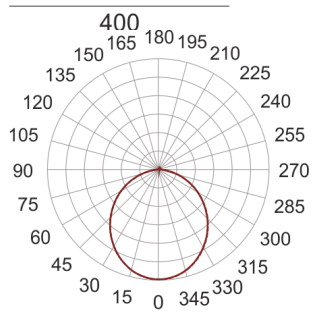

PLAFGO Z LED 40/21/3.0K CZARNY

360

— C0-C180 - - - C90-C270

- IP: 20
- Color temperature: 2700-3500
- Luminous flux: 2142 lm

Name	Code	Colour	Voltage supply	Luminaire wattage	Light source type	Luminous flux	
PLAFGO Z LED 40/21/3.0K CZARNY		black	230V	25,5W	LED	2142 lm	3000K