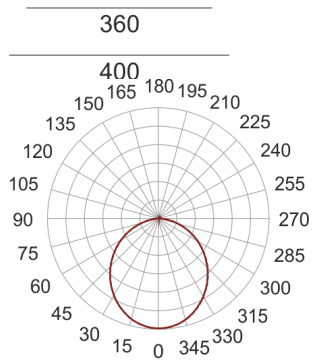

PLAFGO Z LED 40/21/3.0K CZARNY

— C0-C180 - - - - C90-C270

- IP: 20
- Color temperature: 2700-3500
- Luminous flux: 2142 lm

Name	Code	Colour	Voltage supply	Luminaire wattage	Light source type	Luminous flux	
PLAFGO Z LED 40/21/3.0K CZARNY		black	230V	25,5W	LED	2142 lm	3000K