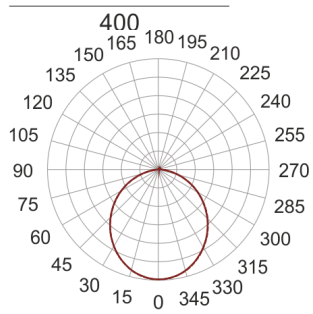

PLAFGO Z LED 40/21/3.0K CZARNY

360

— C0-C180 - - - - C90-C270

- IP: 20
- Color temperature: 2700-3500
- Luminous flux: 2142 lm

Name	Code	Colour	Voltage supply	Luminaire wattage	Light source type	Luminous flux	
PLAFGO Z LED 40/21/3.0K CZARNY		black	230V	25,5W	LED	2142 lm	3000K