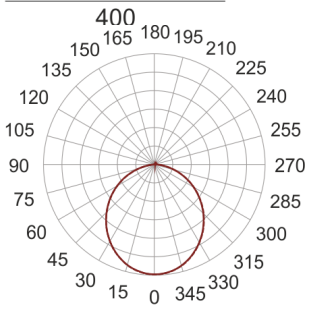

PLAFGO Z LED 40/21/3.0K SZARY

360

— C0-C180 - - - - C90-C270

- IP: 20
- Color temperature: 2700-3500
- Luminous flux: 2142 lm

Name	Code	Colour	Voltage supply	Luminaire wattage	Light source type	Luminous flux	
PLAFGO Z LED 40/21/3.0K SZARY		gray	230V	25,5W	LED	2142 lm	3000K