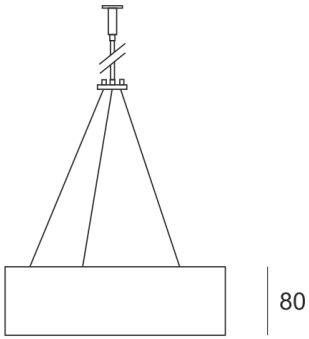

PLAFGO Z LED 40/21/3.0K SZARY

360

— C0-C180 - - - - C90-C270

- IP: 20
- Color temperature: 2700-3500
- Luminous flux: 2142 lm

Name	Code	Colour	Voltage supply	Luminaire wattage	Light source type	Luminous flux	
PLAFGO Z LED 40/21/3.0K SZARY		gray	230V	25,5W	LED	2142 lm	3000K