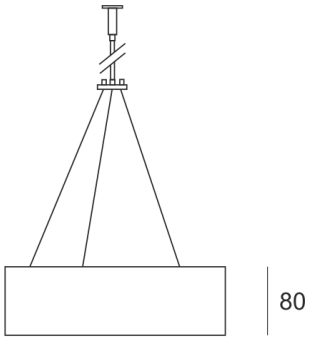

# PLAFGO Z LED 40/21/3.0K SZARY

360

— C0-C180    - - - - C90-C270

- IP: 20
- Color temperature: 2700-3500
- Luminous flux: 2142 lm

Name	Code	Colour	Voltage supply	Luminaire wattage	Light source type	Luminous flux	
<a href="#">PLAFGO Z LED 40/21/3.0K SZARY</a>		gray	230V	25,5W	LED	2142 lm	3000K