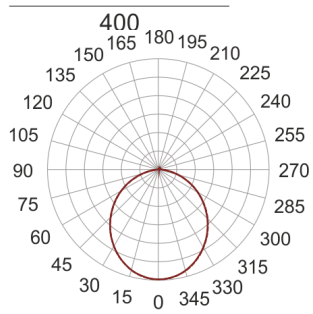

PLAFGO Z LED 40/21/3.0K SZARY

360

— C0-C180 - - - C90-C270

- IP: 20
- Color temperature: 2700-3500
- Luminous flux: 2142 lm

Name	Code	Colour	Voltage supply	Luminaire wattage	Light source type	Luminous flux	
PLAFGO Z LED 40/21/3.0K SZARY		gray	230V	25,5W	LED	2142 lm	3000K