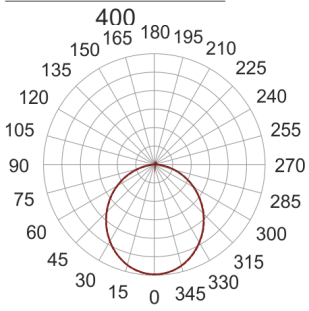

# PLAFGO Z LED 40/21/3.0K SZARY

360

— C0-C180    - - - - C90-C270

- IP: 20
- Color temperature: 2700-3500
- Luminous flux: 2142 lm

Name	Code	Colour	Voltage supply	Luminaire wattage	Light source type	Luminous flux	
<a href="#">PLAFGO Z LED 40/21/3.0K SZARY</a>		gray	230V	25,5W	LED	2142 lm	3000K