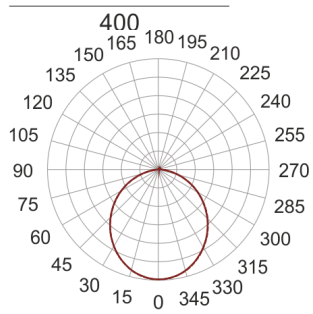

PLAFGO Z LED 40/24/3.0K BIAŁY

360

— C0-C180 - - - - C90-C270

- IP: 20
- Color temperature: 2700-3500
- Luminous flux: 2378 lm

Name	Code	Colour	Voltage supply	Luminaire wattage	Light source type	Luminous flux	
PLAFGO Z LED 40/24/3.0K BIAŁY		white	230V	29W	LED	2378 lm	3000K