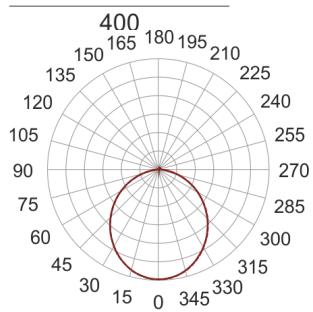

# PLAFGO Z LED 40/24/3.0K BIAŁY

360

— C0-C180      - - - - C90-C270

- IP: 20
- Color temperature: 2700-3500
- Luminous flux: 2378 lm

Name	Code	Colour	Voltage supply	Luminaire wattage	Light source type	Luminous flux	
<a href="#">PLAFGO Z LED 40/24/3.0K BIAŁY</a>		white	230V	29W	LED	2378 lm	3000K