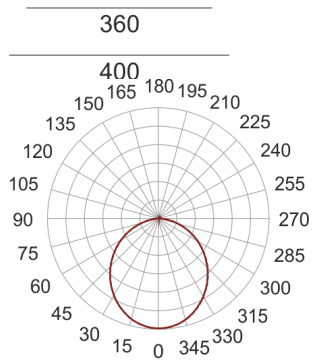

PLAFGO Z LED 40/24/3.0K CZARNY

— C0-C180 - - - - C90-C270

- IP: 20
- Color temperature: 2700-3500
- Luminous flux: 2378 lm

Name	Code	Colour	Voltage supply	Luminaire wattage	Light source type	Luminous flux	
PLAFGO Z LED 40/24/3.0K CZARNY		black	230V	29W	LED	2378 lm	3000K