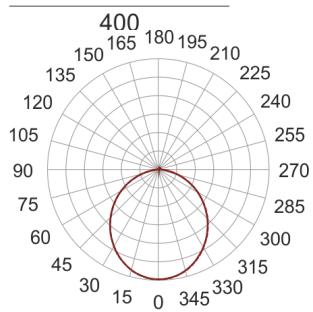

# PLAFGO Z LED 40/24/3.0K CZARNY

360

— C0-C180      - - - - C90-C270

- IP: 20
- Color temperature: 2700-3500
- Luminous flux: 2378 lm

Name	Code	Colour	Voltage supply	Luminaire wattage	Light source type	Luminous flux	
<a href="#">PLAFGO Z LED 40/24/3.0K CZARNY</a>		black	230V	29W	LED	2378 lm	3000K