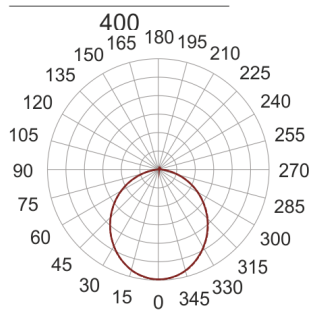

PLAFGO Z LED 40/24/3.0K SZARY

360

— C0-C180 - - - - C90-C270

- IP: 20
- Color temperature: 2700-3500
- Luminous flux: 2378 lm

Name	Code	Colour	Voltage supply	Luminaire wattage	Light source type	Luminous flux	
PLAFGO Z LED 40/24/3.0K SZARY		gray	230V	29W	LED	2378 lm	3000K