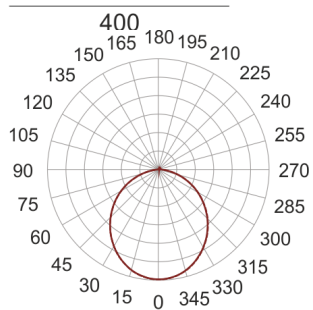

PLAFGO Z LED 40/24/3.0K SZARY

360

— C0-C180 - - - C90-C270

- IP: 20
- Color temperature: 2700-3500
- Luminous flux: 2378 lm

Name	Code	Colour	Voltage supply	Luminaire wattage	Light source type	Luminous flux	
PLAFGO Z LED 40/24/3.0K SZARY		gray	230V	29W	LED	2378 lm	3000K