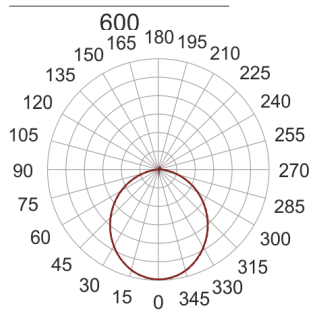

PLAFGO Z LED 60/105/3.0K BIAŁY

560

— C0-C180 - - - - C90-C270

- IP: 20
- Color temperature: 2700-3500
- Luminous flux: 10500 lm

Name	Code	Colour	Voltage supply	Luminaire wattage	Light source type	Luminous flux	
PLAFGO Z LED 60/105/3.0K BIAŁY		white	230V	162W	LED	10500 lm	3000K