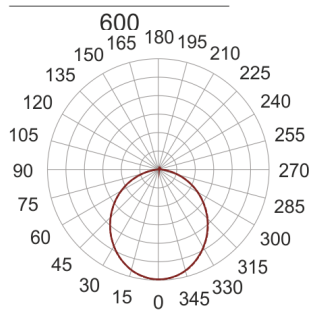

PLAFGO Z LED 60/105/3.0K BIAŁY

560

— C0-C180 ····· C90-C270

- IP: 20
- Color temperature: 2700-3500
- Luminous flux: 10500 lm

Name	Code	Colour	Voltage supply	Luminaire wattage	Light source type	Luminous flux	
PLAFON Z LED 60/105/3.0K BIAŁY		white	230V	162W	LED	10500 lm	3000K