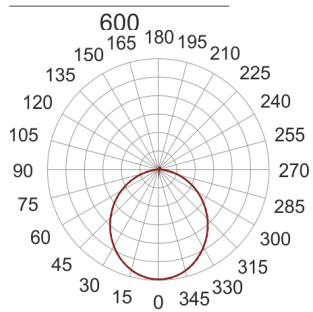

# PLAFGO Z LED 60/105/3.0K BIAŁY

560

— C0-C180      - - - C90-C270

- IP: 20
- Color temperature: 2700-3500
- Luminous flux: 10500 lm

Name	Code	Colour	Voltage supply	Luminaire wattage	Light source type	Luminous flux	
<a href="#">PLAFGO Z LED 60/105/3.0K BIAŁY</a>		white	230V	162W	LED	10500 lm	3000K