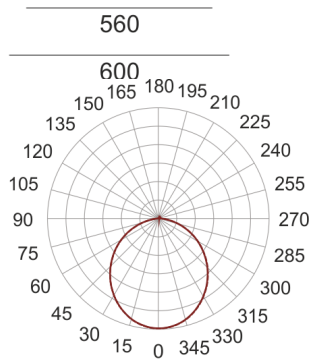

PLAFGO Z LED 60/105/3.0K CZARNY

— C0-C180 ····· C90-C270

- IP: 20
- Color temperature: 2700-3500
- Luminous flux: 10500 lm

Name	Code	Colour	Voltage supply	Luminaire wattage	Light source type	Luminous flux	
PLAFGO Z LED 60/105/3.0K CZARNY		black	230V	162W	LED	10500 lm	3000K