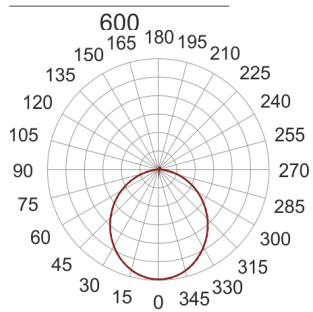

PLAFGO Z LED 60/105/3.0K CZARNY

560

- IP: 20
- Color temperature: 2700-3500
- Luminous flux: 10500 lm

Name	Code	Colour	Voltage supply	Luminaire wattage	Light source type	Luminous flux	
PLAFGO Z LED 60/105/3.0K CZARNY		black	230V	162W	LED	10500 lm	3000K