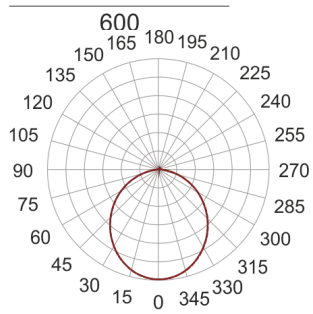

PLAFGO Z LED 60/105/3.0K CZARNY

560

— C0-C180 - - - - C90-C270

- IP: 20
- Color temperature: 2700-3500
- Luminous flux: 10500 lm

Name	Code	Colour	Voltage supply	Luminaire wattage	Light source type	Luminous flux	
PLAFGO Z LED 60/105/3.0K CZARNY		black	230V	162W	LED	10500 lm	3000K