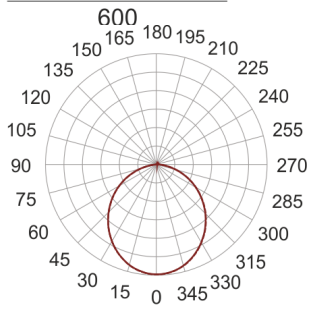

PLAFGO Z LED 60/105/3.0K SZARY

560

— C0-C180 - - - - C90-C270

- IP: 20
- Color temperature: 2700-3500
- Luminous flux: 10500 lm

Name	Code	Colour	Voltage supply	Luminaire wattage	Light source type	Luminous flux	
PLAFGO Z LED 60/105/3.0K SZARY		gray	230V	162W	LED	10500 lm	3000K