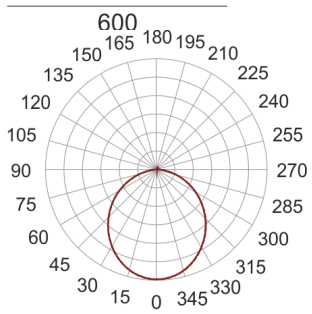

PLAFGO Z LED 60/105/3.0K SZARY

560

— C0-C180 ····· C90-C270

- IP: 20
- Color temperature: 2700-3500
- Luminous flux: 10500 lm

Name	Code	Colour	Voltage supply	Luminaire wattage	Light source type	Luminous flux	
PLAFGO Z LED 60/105/3.0K SZARY		gray	230V	162W	LED	10500 lm	3000K