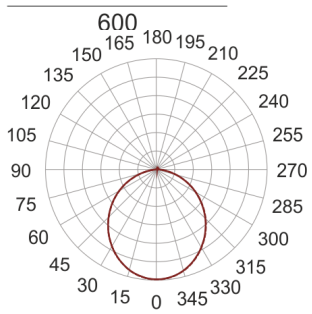

# PLAFGO Z LED 60/105/3.0K SZARY

560

— C0-C180    ····· C90-C270

- IP: 20
- Color temperature: 2700-3500
- Luminous flux: 10500 lm

Name	Code	Colour	Voltage supply	Luminaire wattage	Light source type	Luminous flux	
<a href="#">PLAFGO Z LED 60/105/3.0K SZARY</a>		gray	230V	162W	LED	10500 lm	3000K