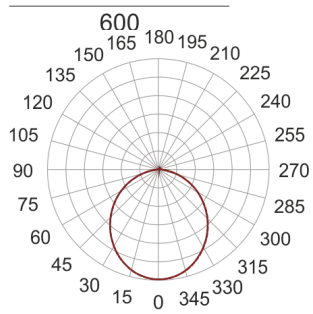

# PLAFGO Z LED 60/87/3.0K BIAŁY

560

— C0-C180    ····· C90-C270

- IP: 20
- Color temperature: 2700-3500
- Luminous flux: 8700 lm

Name	Code	Colour	Voltage supply	Luminaire wattage	Light source type	Luminous flux	
<a href="#">PLAFGO Z LED 60/87/3.0K BIAŁY</a>		white	230V	127W	LED	8700 lm	3000K