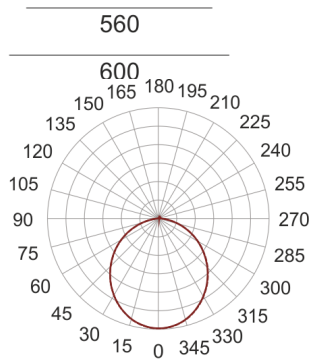

PLAFGO Z LED 60/87/3.0K BIAŁY

— C0-C180 - - - - C90-C270

- IP: 20
- Color temperature: 2700-3500
- Luminous flux: 8700 lm

Name	Code	Colour	Voltage supply	Luminaire wattage	Light source type	Luminous flux	
PLAFGO Z LED 60/87/3.0K BIAŁY		white	230V	127W	LED	8700 lm	3000K