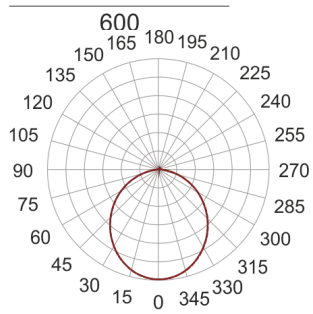

# PLAFGO Z LED 60/87/3.0K BIAŁY

560

— C0-C180    - - - - C90-C270

- IP: 20
- Color temperature: 2700-3500
- Luminous flux: 8700 lm

Name	Code	Colour	Voltage supply	Luminaire wattage	Light source type	Luminous flux	
<a href="#">PLAFGO Z LED 60/87/3.0K BIAŁY</a>		white	230V	127W	LED	8700 lm	3000K