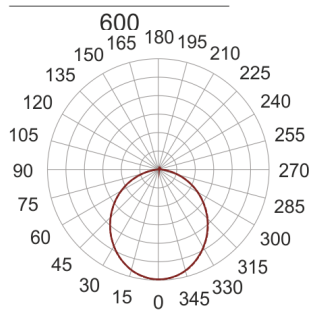

PLAFGO Z LED 60/87/3.0K CZARNY

560

— C0-C180 ····· C90-C270

- IP: 20
- Color temperature: 2700-3500
- Luminous flux: 8700 lm

Name	Code	Colour	Voltage supply	Luminaire wattage	Light source type	Luminous flux	
PLAFGO Z LED 60/87/3.0K CZARNY		black	230V	127W	LED	8700 lm	3000K