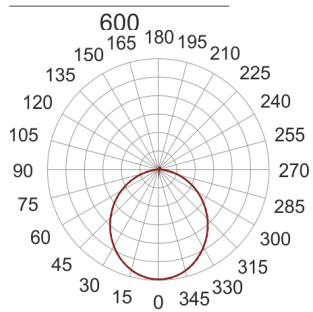

PLAFGO Z LED 60/87/3.0K CZARNY

560

— C0-C180 - - - - C90-C270

- IP: 20
- Color temperature: 2700-3500
- Luminous flux: 8700 lm

Name	Code	Colour	Voltage supply	Luminaire wattage	Light source type	Luminous flux	
PLAFGO Z LED 60/87/3.0K CZARNY		black	230V	127W	LED	8700 lm	3000K