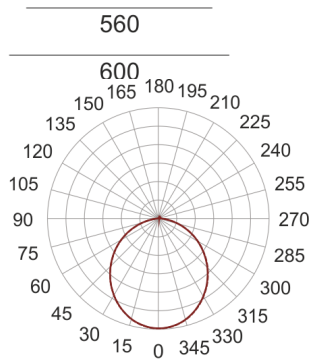

PLAFGO Z LED 60/87/3.0K CZARNY

— C0-C180 ····· C90-C270

- IP: 20
- Color temperature: 2700-3500
- Luminous flux: 8700 lm

Name	Code	Colour	Voltage supply	Luminaire wattage	Light source type	Luminous flux	
PLAFGO Z LED 60/87/3.0K CZARNY		black	230V	127W	LED	8700 lm	3000K