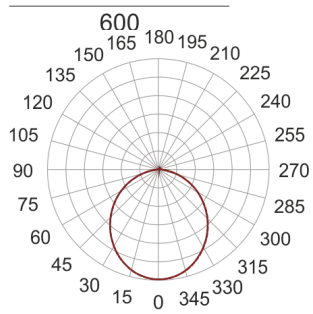

# PLAFGO Z LED 60/87/3.0K CZARNY

560

— C0-C180      ····· C90-C270

- IP: 20
- Color temperature: 2700-3500
- Luminous flux: 8700 lm

| Name                                           | Code | Colour | Voltage supply | Luminaire wattage | Light source type | Luminous flux |       |
|------------------------------------------------|------|--------|----------------|-------------------|-------------------|---------------|-------|
| <a href="#">PLAFGO Z LED 60/87/3.0K CZARNY</a> |      | black  | 230V           | 127W              | LED               | 8700 lm       | 3000K |