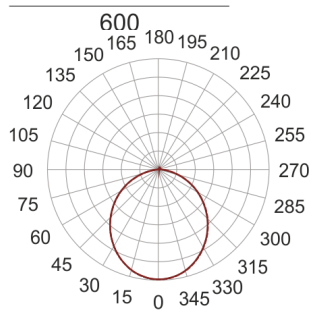

PLAFGO Z LED 60/87/3.0K SZARY

560

— C0-C180 - - - C90-C270

- IP: 20
- Color temperature: 2700-3500
- Luminous flux: 8700 lm

Name	Code	Colour	Voltage supply	Luminaire wattage	Light source type	Luminous flux	
PLAFGO Z LED 60/87/3.0K SZARY		gray	230V	127W	LED	8700 lm	3000K