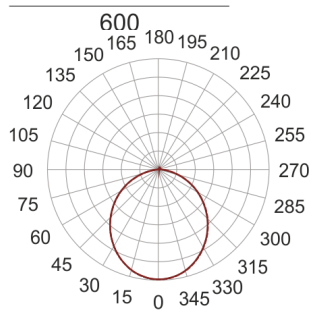

PLAFGO Z LED 60/87/3.0K SZARY

560

— C0-C180 - - - - C90-C270

- IP: 20
- Color temperature: 2700-3500
- Luminous flux: 8700 lm

Name	Code	Colour	Voltage supply	Luminaire wattage	Light source type	Luminous flux	
PLAFGO Z LED 60/87/3.0K SZARY		gray	230V	127W	LED	8700 lm	3000K