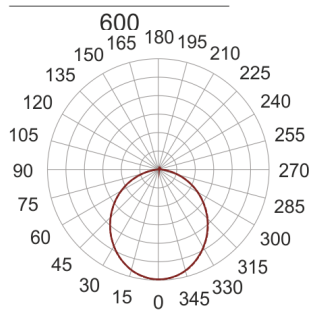

PLAFGO Z LED 60/93/3.0K BIAŁY

560

— C0-C180 - - - - C90-C270

- IP: 20
- Color temperature: 2700-3500
- Luminous flux: 9300 lm

Name	Code	Colour	Voltage supply	Luminaire wattage	Light source type	Luminous flux	
PLAFGO Z LED 60/93/3.0K BIAŁY		white	230V	140W	LED	9300 lm	3000K