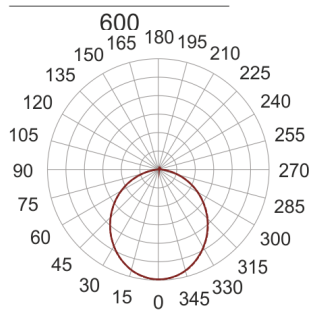

# PLAFGO Z LED 60/93/3.0K BIAŁY

560

— C0-C180    - - - - C90-C270

- IP: 20
- Color temperature: 2700-3500
- Luminous flux: 9300 lm

Name	Code	Colour	Voltage supply	Luminaire wattage	Light source type	Luminous flux	
<a href="#">PLAFGO Z LED 60/93/3.0K BIAŁY</a>		white	230V	140W	LED	9300 lm	3000K