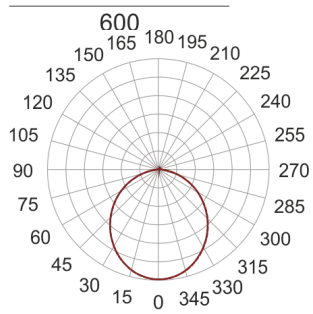

# PLAFGO Z LED 60/93/3.0K BIAŁY

560

— C0-C180    ····· C90-C270

- IP: 20
- Color temperature: 2700-3500
- Luminous flux: 9300 lm

Name	Code	Colour	Voltage supply	Luminaire wattage	Light source type	Luminous flux	
<a href="#">PLAFGO Z LED 60/93/3.0K BIAŁY</a>		white	230V	140W	LED	9300 lm	3000K