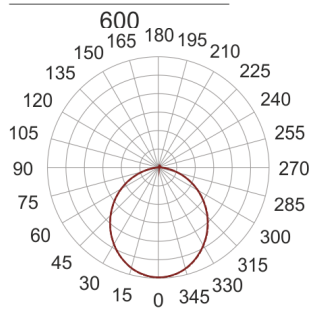

PLAFGO Z LED 60/93/3.0K CZARNY

560

— C0-C180 - - - C90-C270

- IP: 20
- Color temperature: 2700-3500
- Luminous flux: 9300 lm

Name	Code	Colour	Voltage supply	Luminaire wattage	Light source type	Luminous flux	
PLAFGO Z LED 60/93/3.0K CZARNY		black	230V	140W	LED	9300 lm	3000K