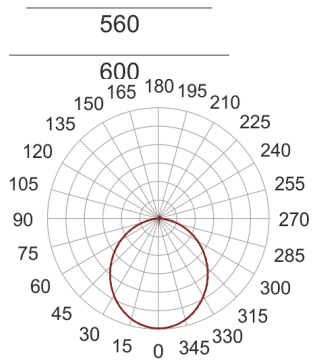

# PLAFGO Z LED 60/93/3.0K CZARNY

— C0-C180    - - - - C90-C270

- IP: 20
- Color temperature: 2700-3500
- Luminous flux: 9300 lm

Name	Code	Colour	Voltage supply	Luminaire wattage	Light source type	Luminous flux	
<a href="#">PLAFGO Z LED 60/93/3.0K CZARNY</a>		black	230V	140W	LED	9300 lm	3000K