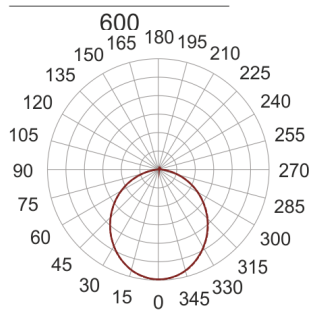

# PLAFGO Z LED 60/93/3.0K CZARNY

560

— C0-C180    - - - - C90-C270

- IP: 20
- Color temperature: 2700-3500
- Luminous flux: 9300 lm

Name	Code	Colour	Voltage supply	Luminaire wattage	Light source type	Luminous flux	
<a href="#">PLAFGO Z LED 60/93/3.0K CZARNY</a>		black	230V	140W	LED	9300 lm	3000K