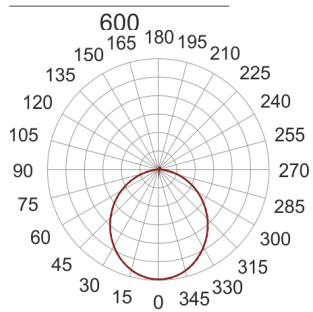

# PLAFGO Z LED 60/93/3.0K CZARNY

560

— C0-C180      ····· C90-C270

- IP: 20
- Color temperature: 2700-3500
- Luminous flux: 9300 lm

Name	Code	Colour	Voltage supply	Luminaire wattage	Light source type	Luminous flux	
<a href="#">PLAFGO Z LED 60/93/3.0K CZARNY</a>		black	230V	140W	LED	9300 lm	3000K