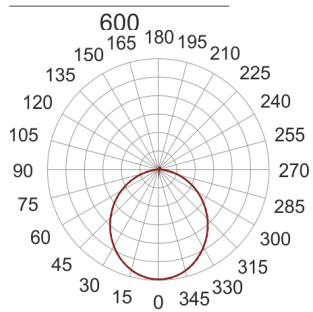

PLAFGO Z LED 60/93/3.0K SZARY

560

— C0-C180 - - - - C90-C270

- IP: 20
- Color temperature: 2700-3500
- Luminous flux: 9300 lm

Name	Code	Colour	Voltage supply	Luminaire wattage	Light source type	Luminous flux	
PLAFGO Z LED 60/93/3.0K SZARY		gray	230V	140W	LED	9300 lm	3000K