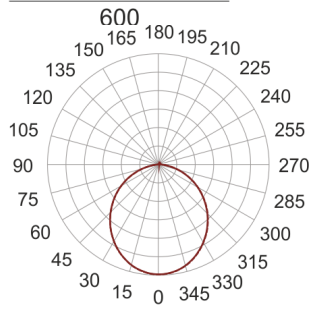

PLAFGO Z LED 60/93/3.0K SZARY

560

— C0-C180 - - - - C90-C270

- IP: 20
- Color temperature: 2700-3500
- Luminous flux: 9300 lm

Name	Code	Colour	Voltage supply	Luminaire wattage	Light source type	Luminous flux	
PLAFGO Z LED 60/93/3.0K SZARY		gray	230V	140W	LED	9300 lm	3000K