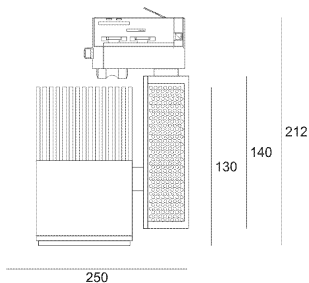

POTAGO LED 5.0/24/4.0K BIAŁY

- IP: 20
- Color temperature: 3500-4000, Cool
- Luminous flux: 4129 lm

Name	Code	Colour	Voltage supply	Luminaire wattage	Light source type	Luminous flux	
POTAGO LED 5.0/24/4.0K BIAŁY		white	230V	51	LED	4129 lm	4000K