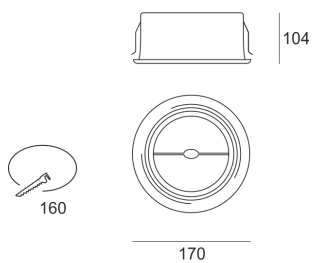

PROFI 111 BIAŁY

- IP: 20
- Color temperature:
- Luminous flux: lm

Name	Code	Colour	Voltage supply	Luminaire wattage	Light source type	Handle
PROFI 111 BIAŁY	1213111	white	12V	max 50W	QR-111	G 53