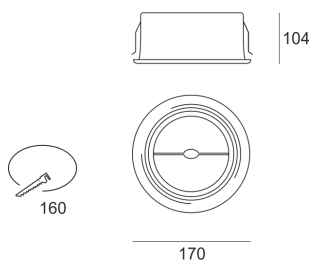

PROFI 111 CZARNY

- IP: 20
- Color temperature:
- Luminous flux: lm

Name	Code	Colour	Voltage supply	Luminaire wattage	Light source type	Handle
PROFI 111 CZARNY	1213112	black	12V	max 50W	QR-111	G 53