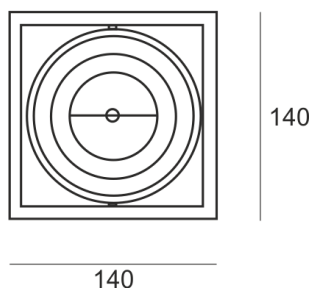

PUZZLE HAL QR111 BIAŁY

- IP: 20
- Color temperature:
- Luminous flux: lm

Name	Code	Colour	Voltage supply	Luminaire wattage	Light source type	Handle
PUZZLE HAL QR111 BIAŁY	4901030	white	12V	max 1x100W	QR111	G53