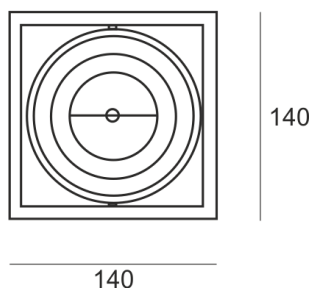

PUZZLE HAL QR111 CZARNY

- IP: 20
- Color temperature:
- Luminous flux: lm

Name	Code	Colour	Voltage supply	Luminaire wattage	Light source type	Handle
PUZZLE HAL QR111 CZARNY	4901031	black	12V	max 1x100W	QR111	G53